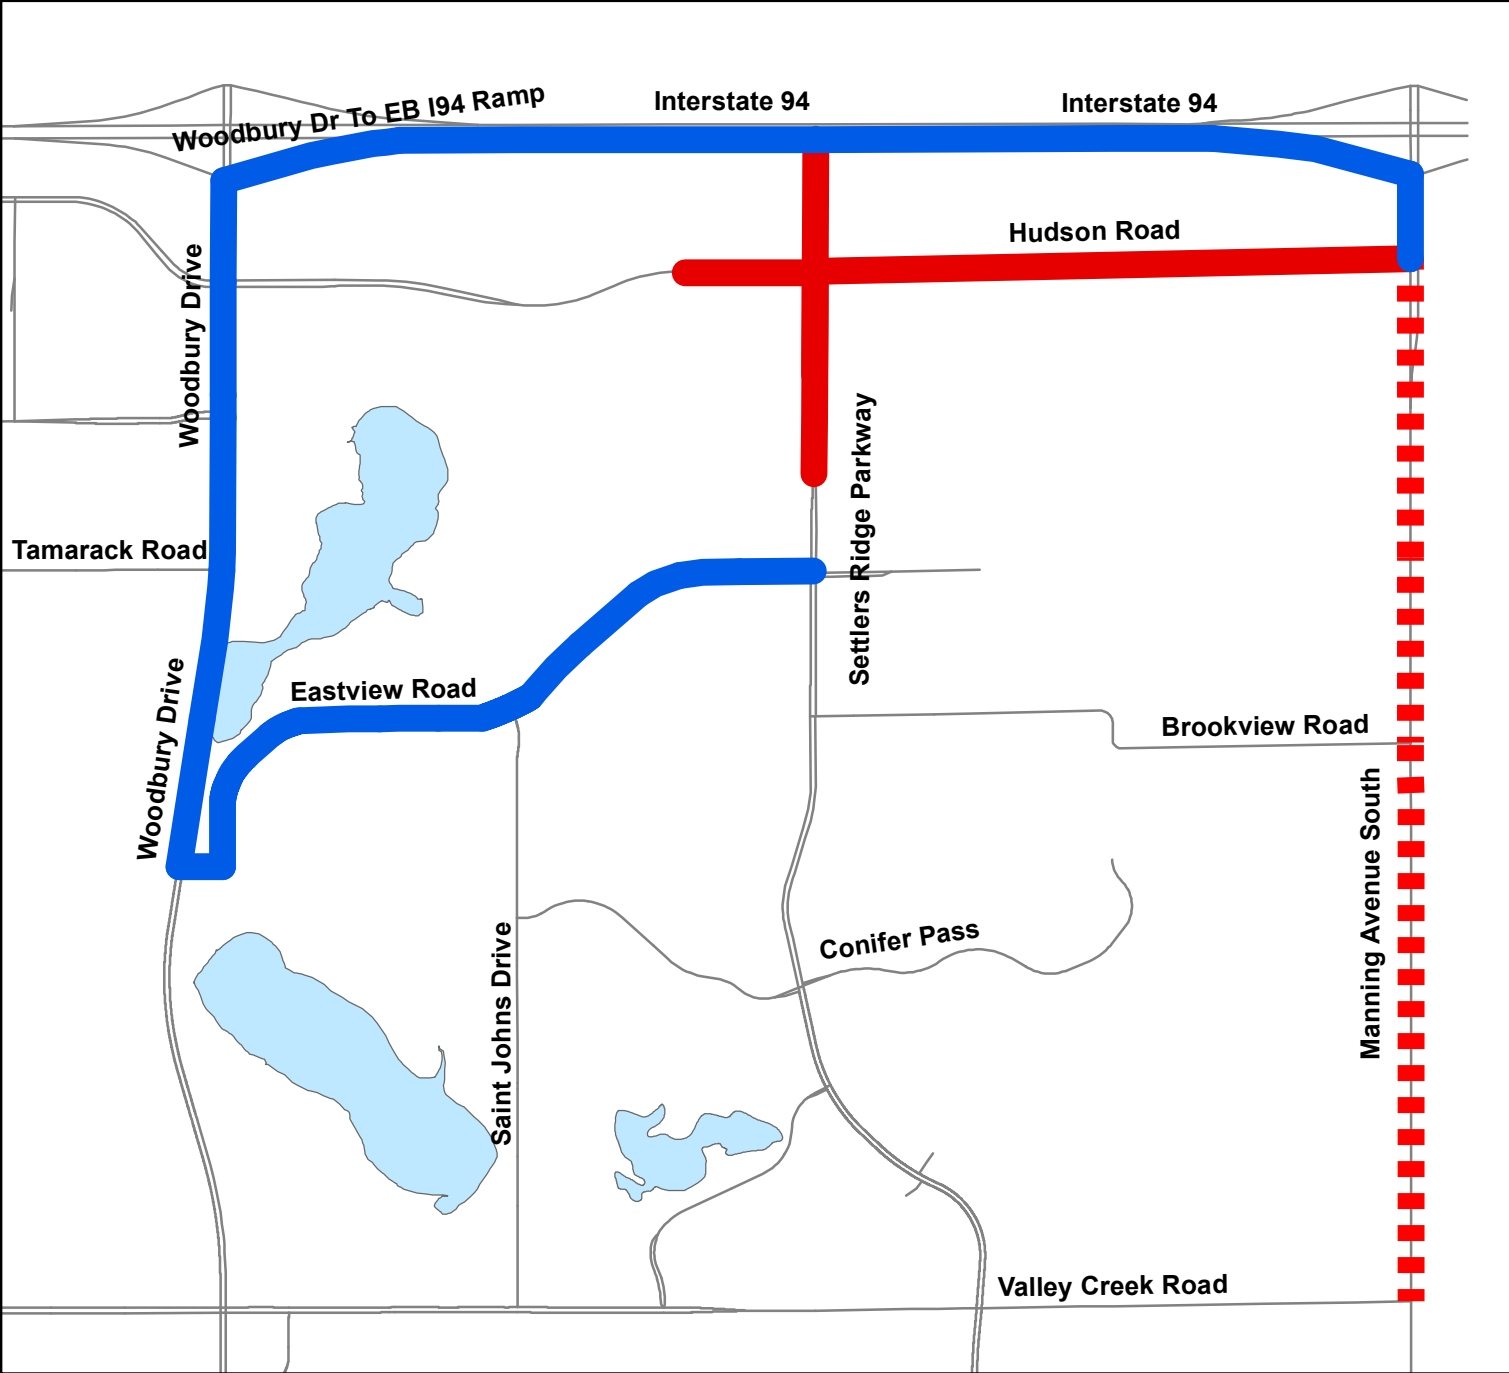

DETOUR ROUTE

Hudson Road & Settlers Ridge Parkway

Legend:

- Hudson Rd / Settlers Ridge Pwky - Detour
- Road Closed - City of Woodbury
- Road Closed - MnDOT Manning Avenue Project